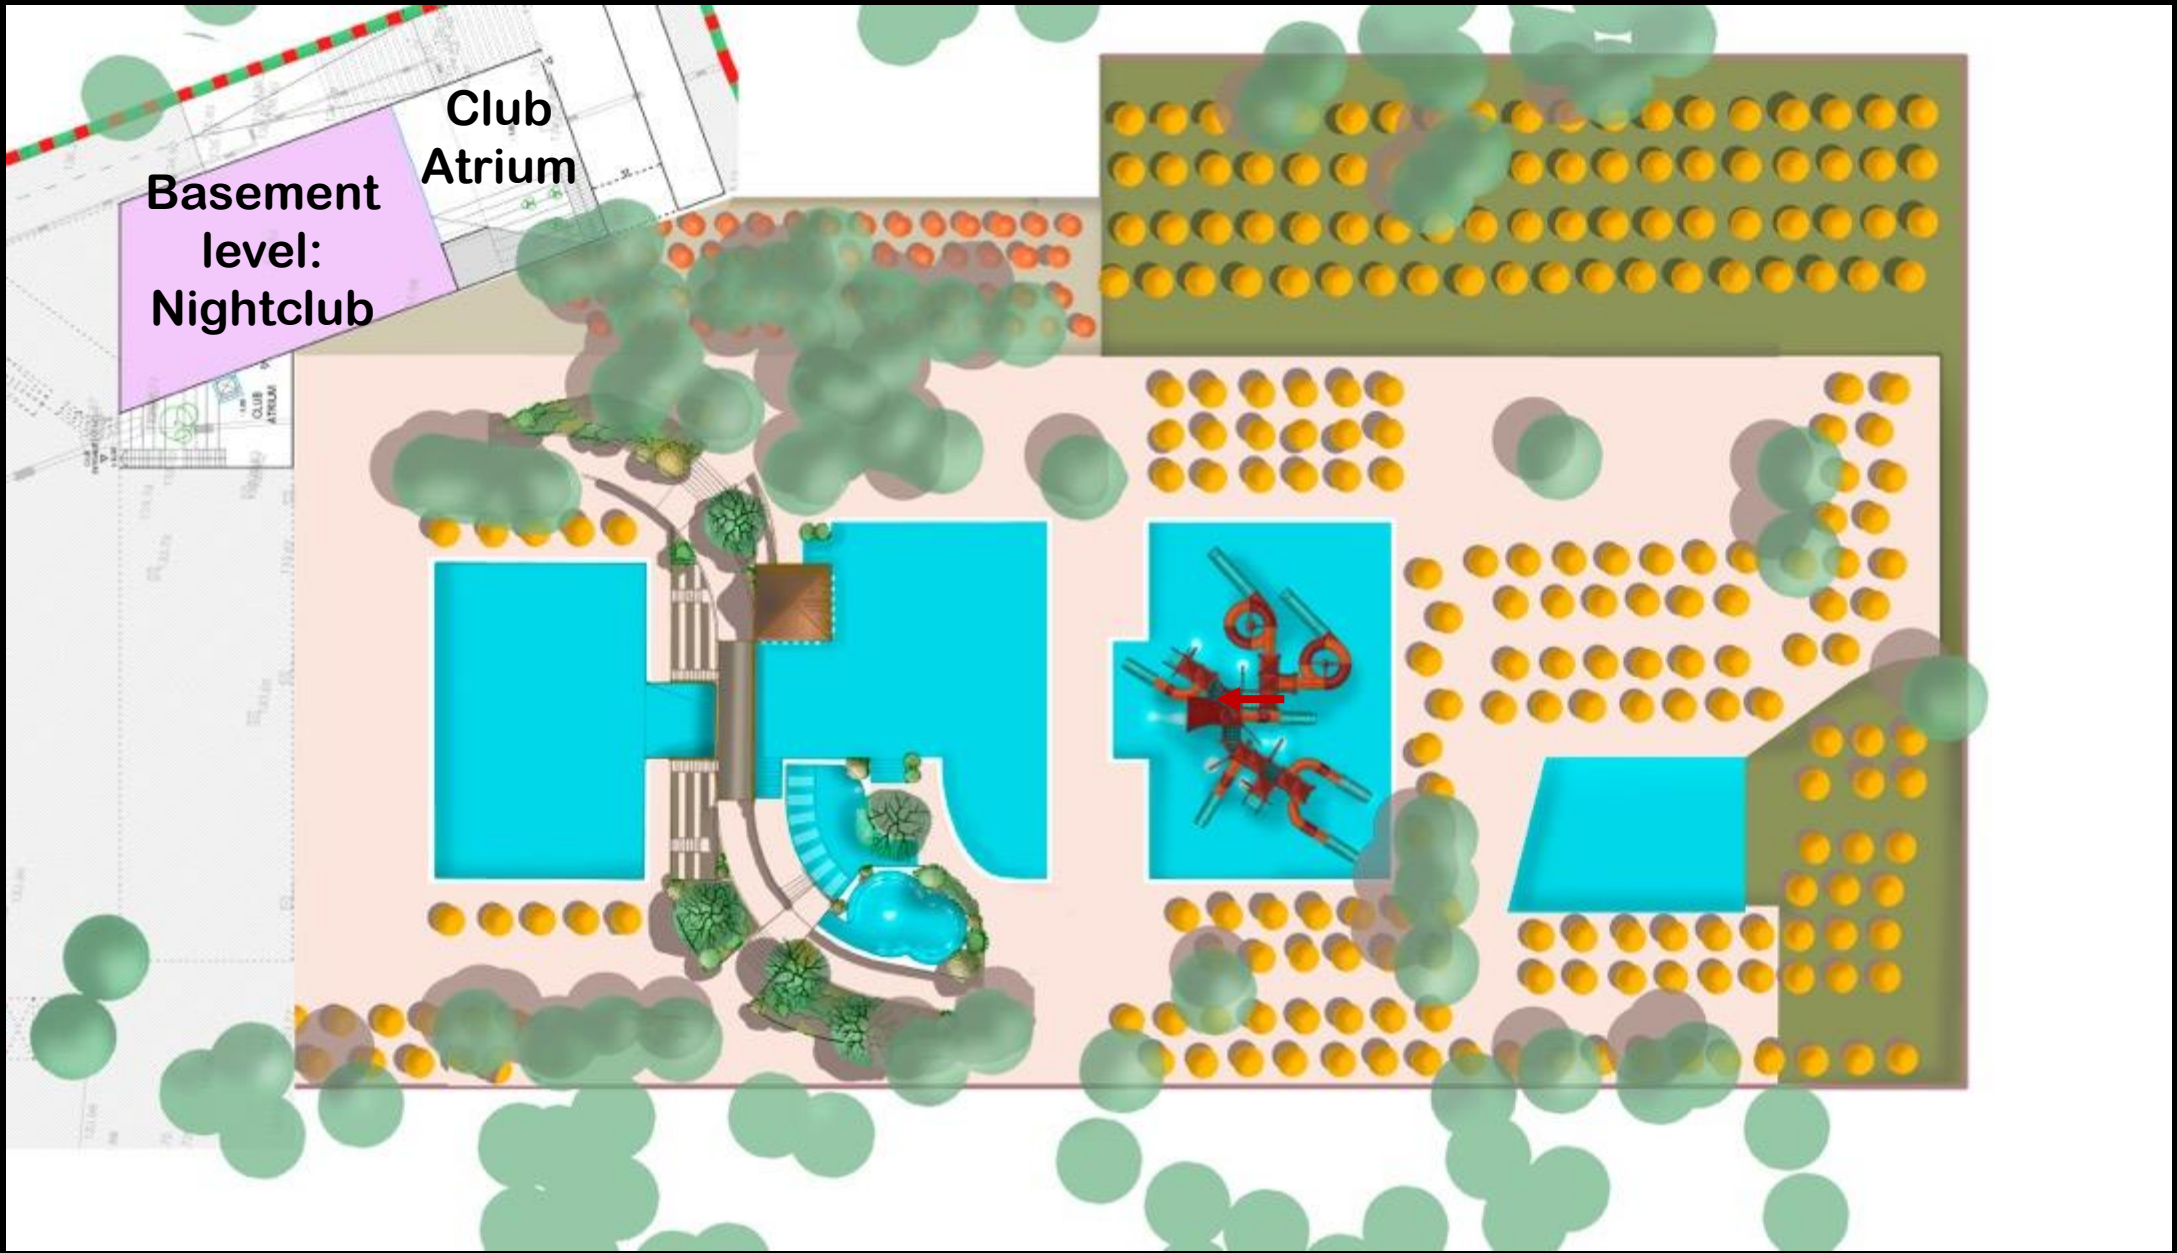

Sveti Ivan Zelina  
Waterpark

Public park kiosks &  
control building for  
special events

Special events area

1st phase pools

1<sup>st</sup> phase pools

Pools depth

Profiles distribution

Club  
Atrium

Basement  
level:  
Nightclub

1<sup>st</sup> phase

Ground level

Main access: Tickets & control

Maintenance access, emergency exit & ambulances

1<sup>st</sup> phase

**Restaurant**

**Restaurant terrace**

**Ground level**

**Wardrobe & shop**

**Wardrobe & first aids**

**1<sup>st</sup> phase**

**Restaurant**

**Comercial  
Areas/  
Staff**

**1st  
Floor**

**Fitness Gym/  
Offices**

1<sup>st</sup> phase

1st & 2nd phase

1st & 2nd phase

2<sup>nd</sup> phase

Hydrotube

Giant Slide

2nd phase

Crazy River