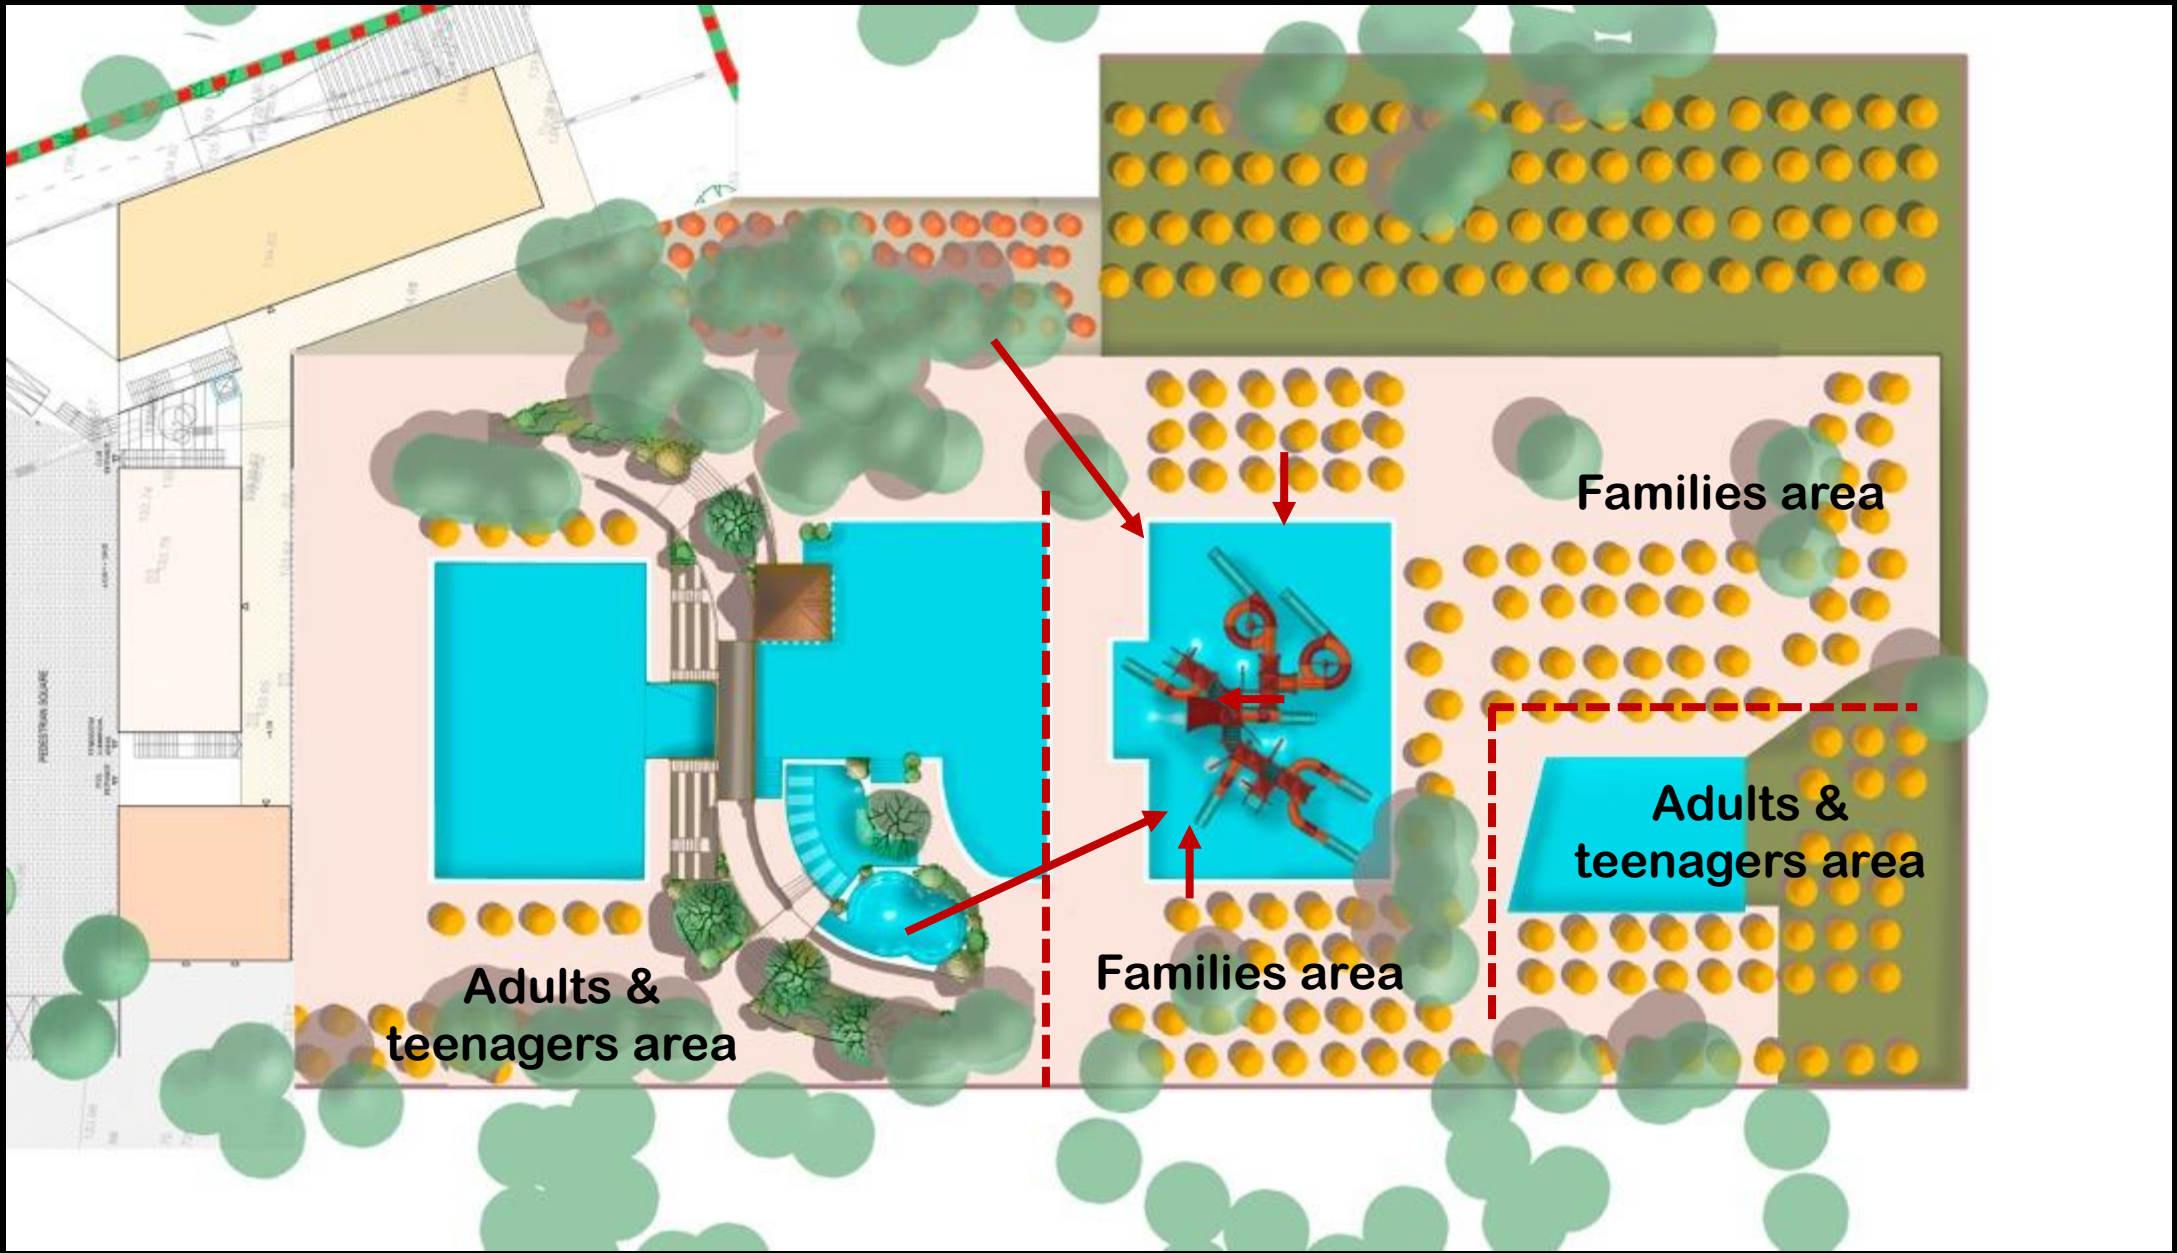

Sveti Ivan Zelina  
Waterpark

Public park kiosks &  
control building for  
special events

Special events area

1st phase pools

1<sup>st</sup> phase pools

Pools depth

Profiles distribution

Club  
Atrium

Basement  
level:  
Nightclub

1<sup>st</sup> phase

Ground level

Main access: Tickets & control

Maintenance access, emergency exit & ambulances

1<sup>st</sup> phase

**Restaurant**

**Restaurant terrace**

**Ground level**

**Wardrobe & shop**

**Wardrobe & first aids**

**1<sup>st</sup> phase**

**Restaurant**

**Comercial  
Areas/  
Staff**

**1st  
Floor**

**Fitness Gym/  
Offices**

## Swimming & Water Polo Pool

1<sup>st</sup> phase

Hydromassage beds & jets, hydrotherapy pool

1<sup>st</sup> phase

Pool bar

Relax area

1<sup>st</sup> phase

Activity  
Pool