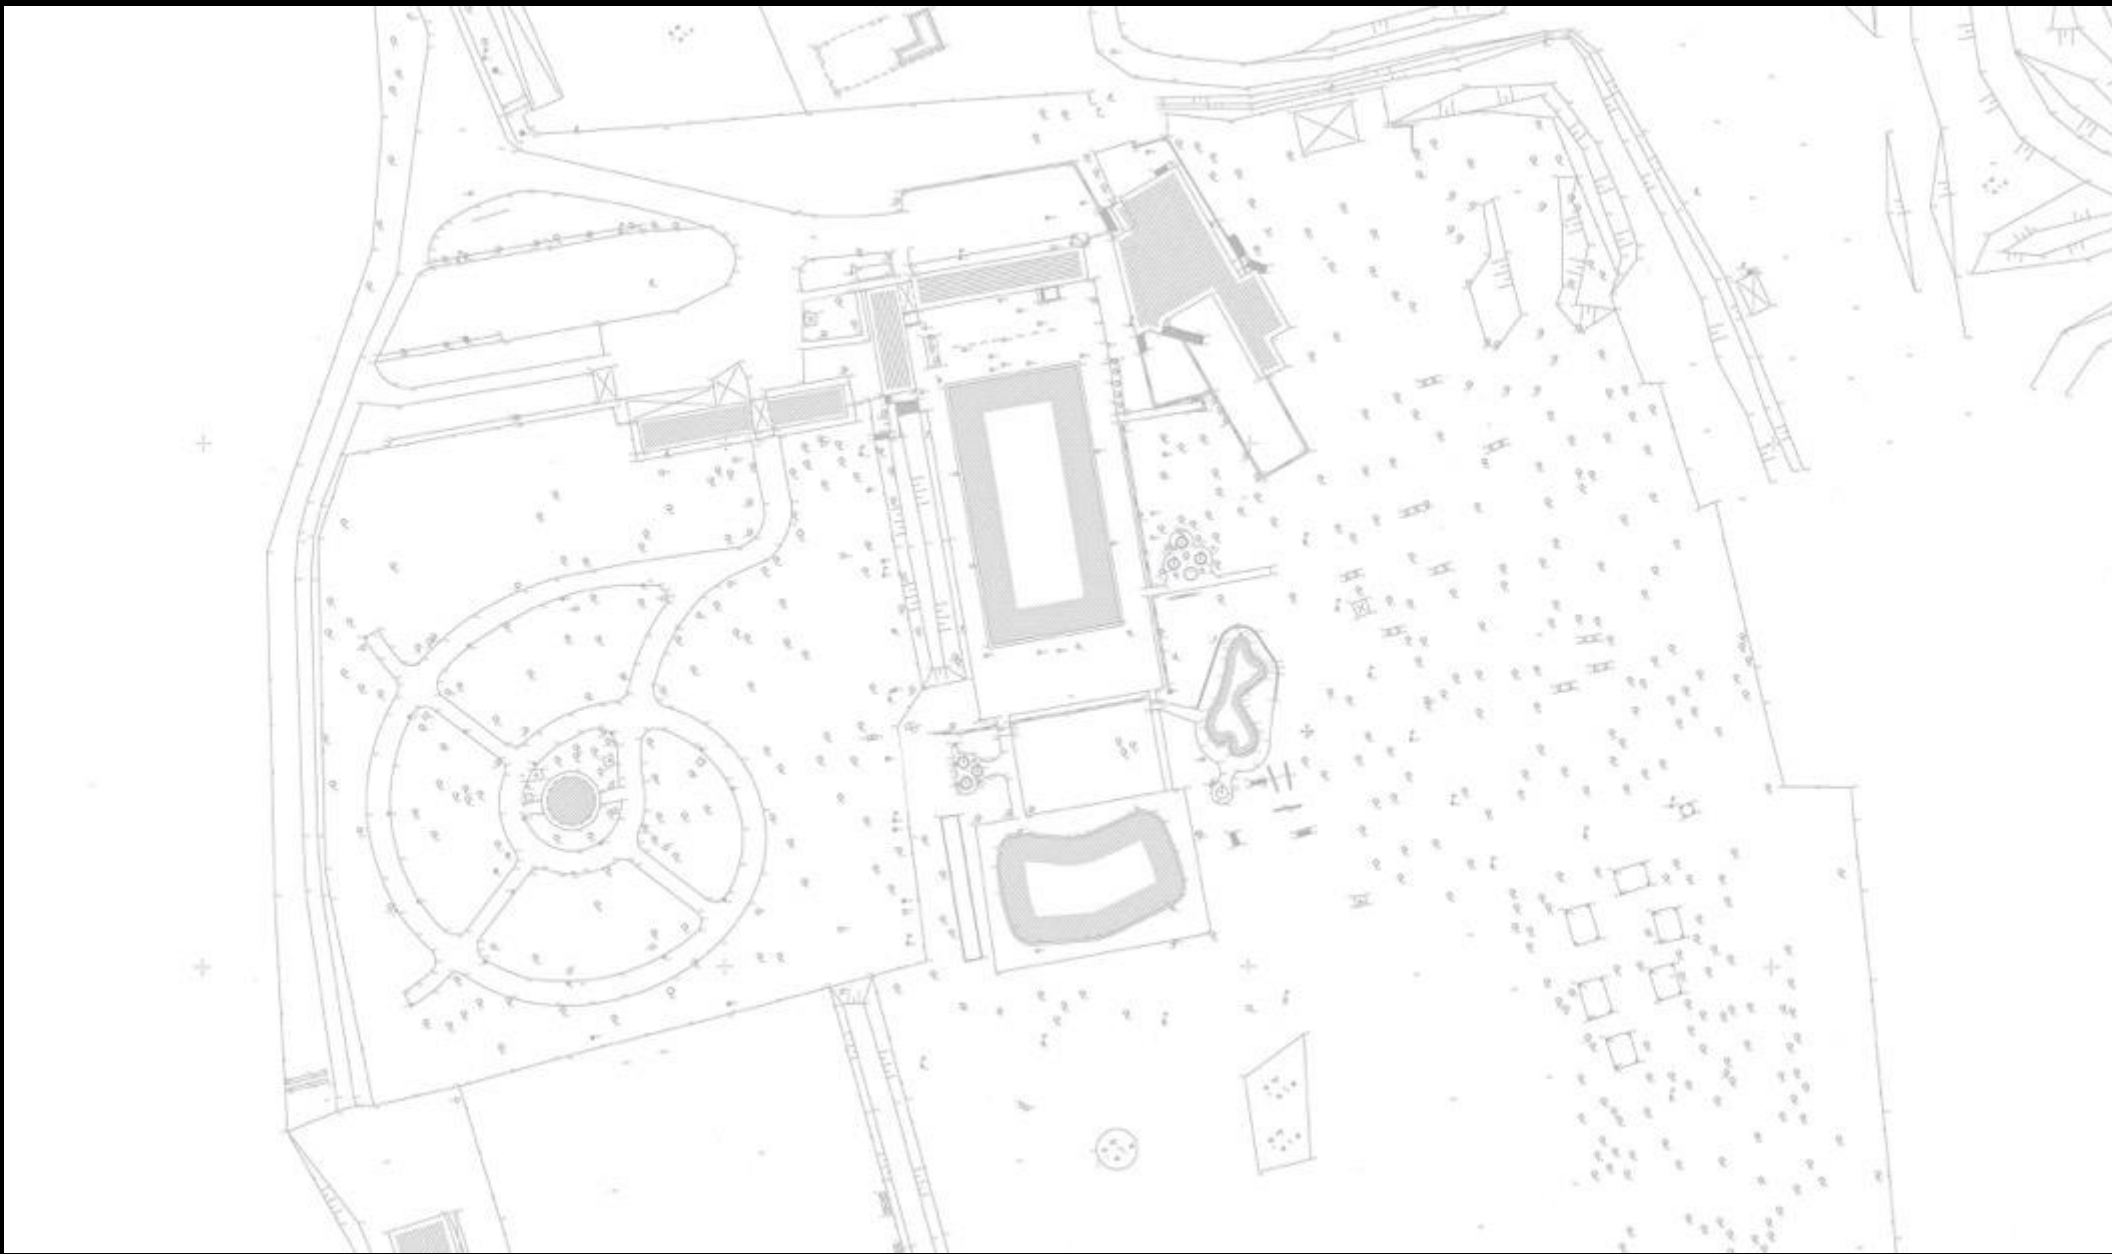

Sveti Ivan Zelina  
Waterpark

Public park kiosks &  
control building for  
special events

Special events area

1st phase pools

1<sup>st</sup> phase pools

Pools depth

Profiles distribution

Club  
Atrium

Basement  
level:  
Nightclub

1<sup>st</sup> phase

Ground level

Main access: Tickets & control

Maintenance access, emergency exit & ambulances

1<sup>st</sup> phase

**Restaurant**

**Restaurant terrace**