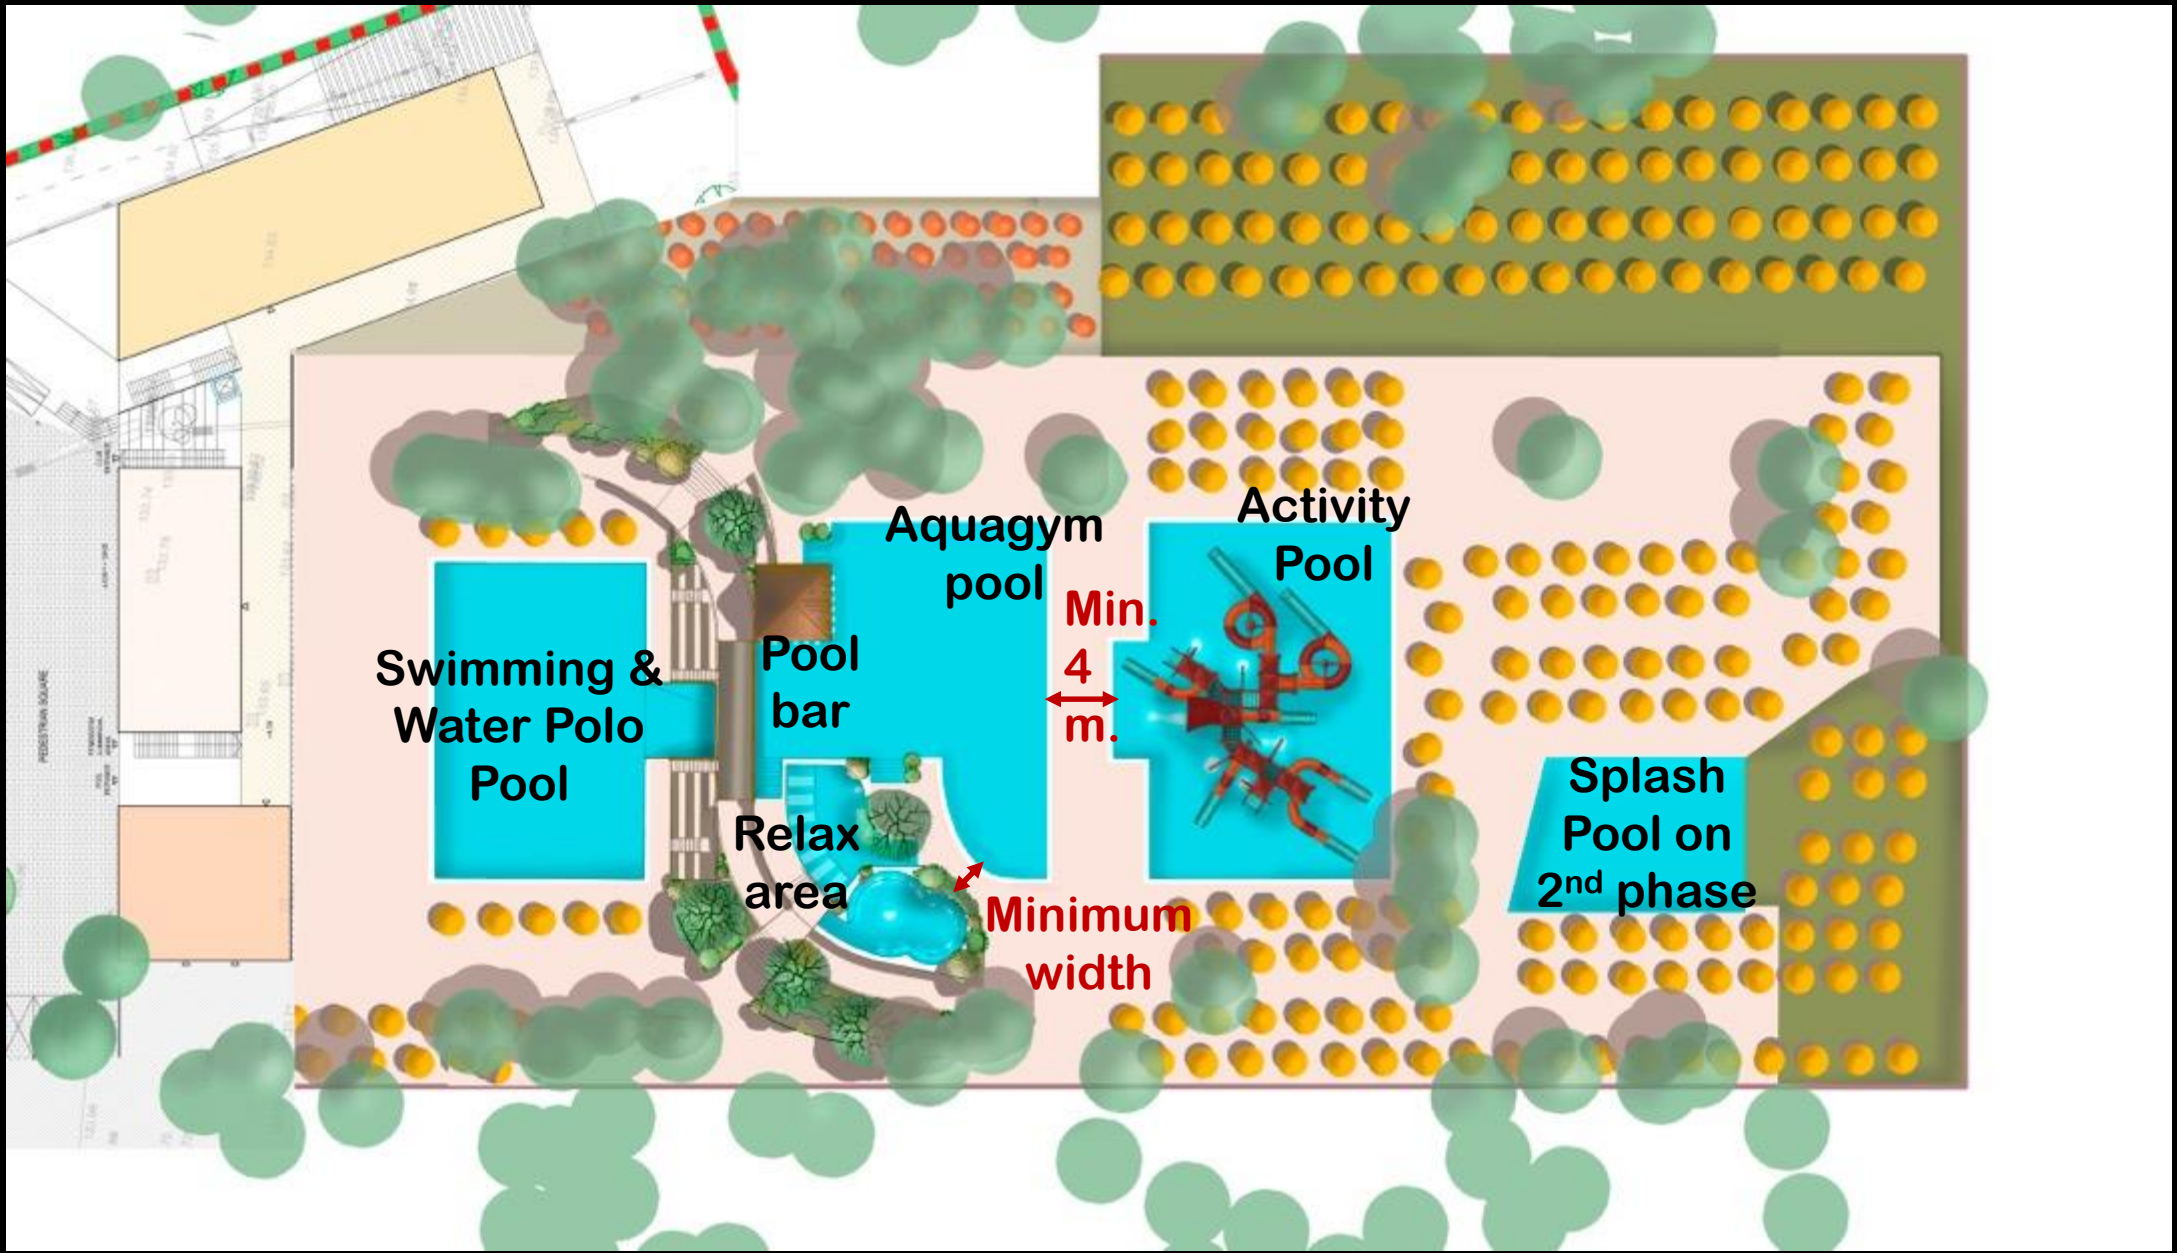

Sveti Ivan Zelina  
Waterpark

Public park kiosks &  
control building for  
special events

Special events area

1st phase pools

1<sup>st</sup> phase pools

Pools depth

Profiles distribution

Club  
Atrium

Basement  
level:  
Nightclub

1<sup>st</sup> phase

Ground level

Main access: Tickets & control

Maintenance access, emergency exit & ambulances

1<sup>st</sup> phase

**Restaurant**

**Restaurant terrace**

**Ground level**

**Wardrobe & shop**

**Wardrobe & first aids**

**1<sup>st</sup> phase**

**Restaurant**

**Comercial  
Areas/  
Staff**

**1st  
Floor**

**Fitness Gym/  
Offices**

## Swimming & Water Polo Pool

1<sup>st</sup> phase

Hydromassage beds & jets, hydrotherapy pool

1<sup>st</sup> phase

Pool bar

Relax area

1<sup>st</sup> phase

Activity  
Pool