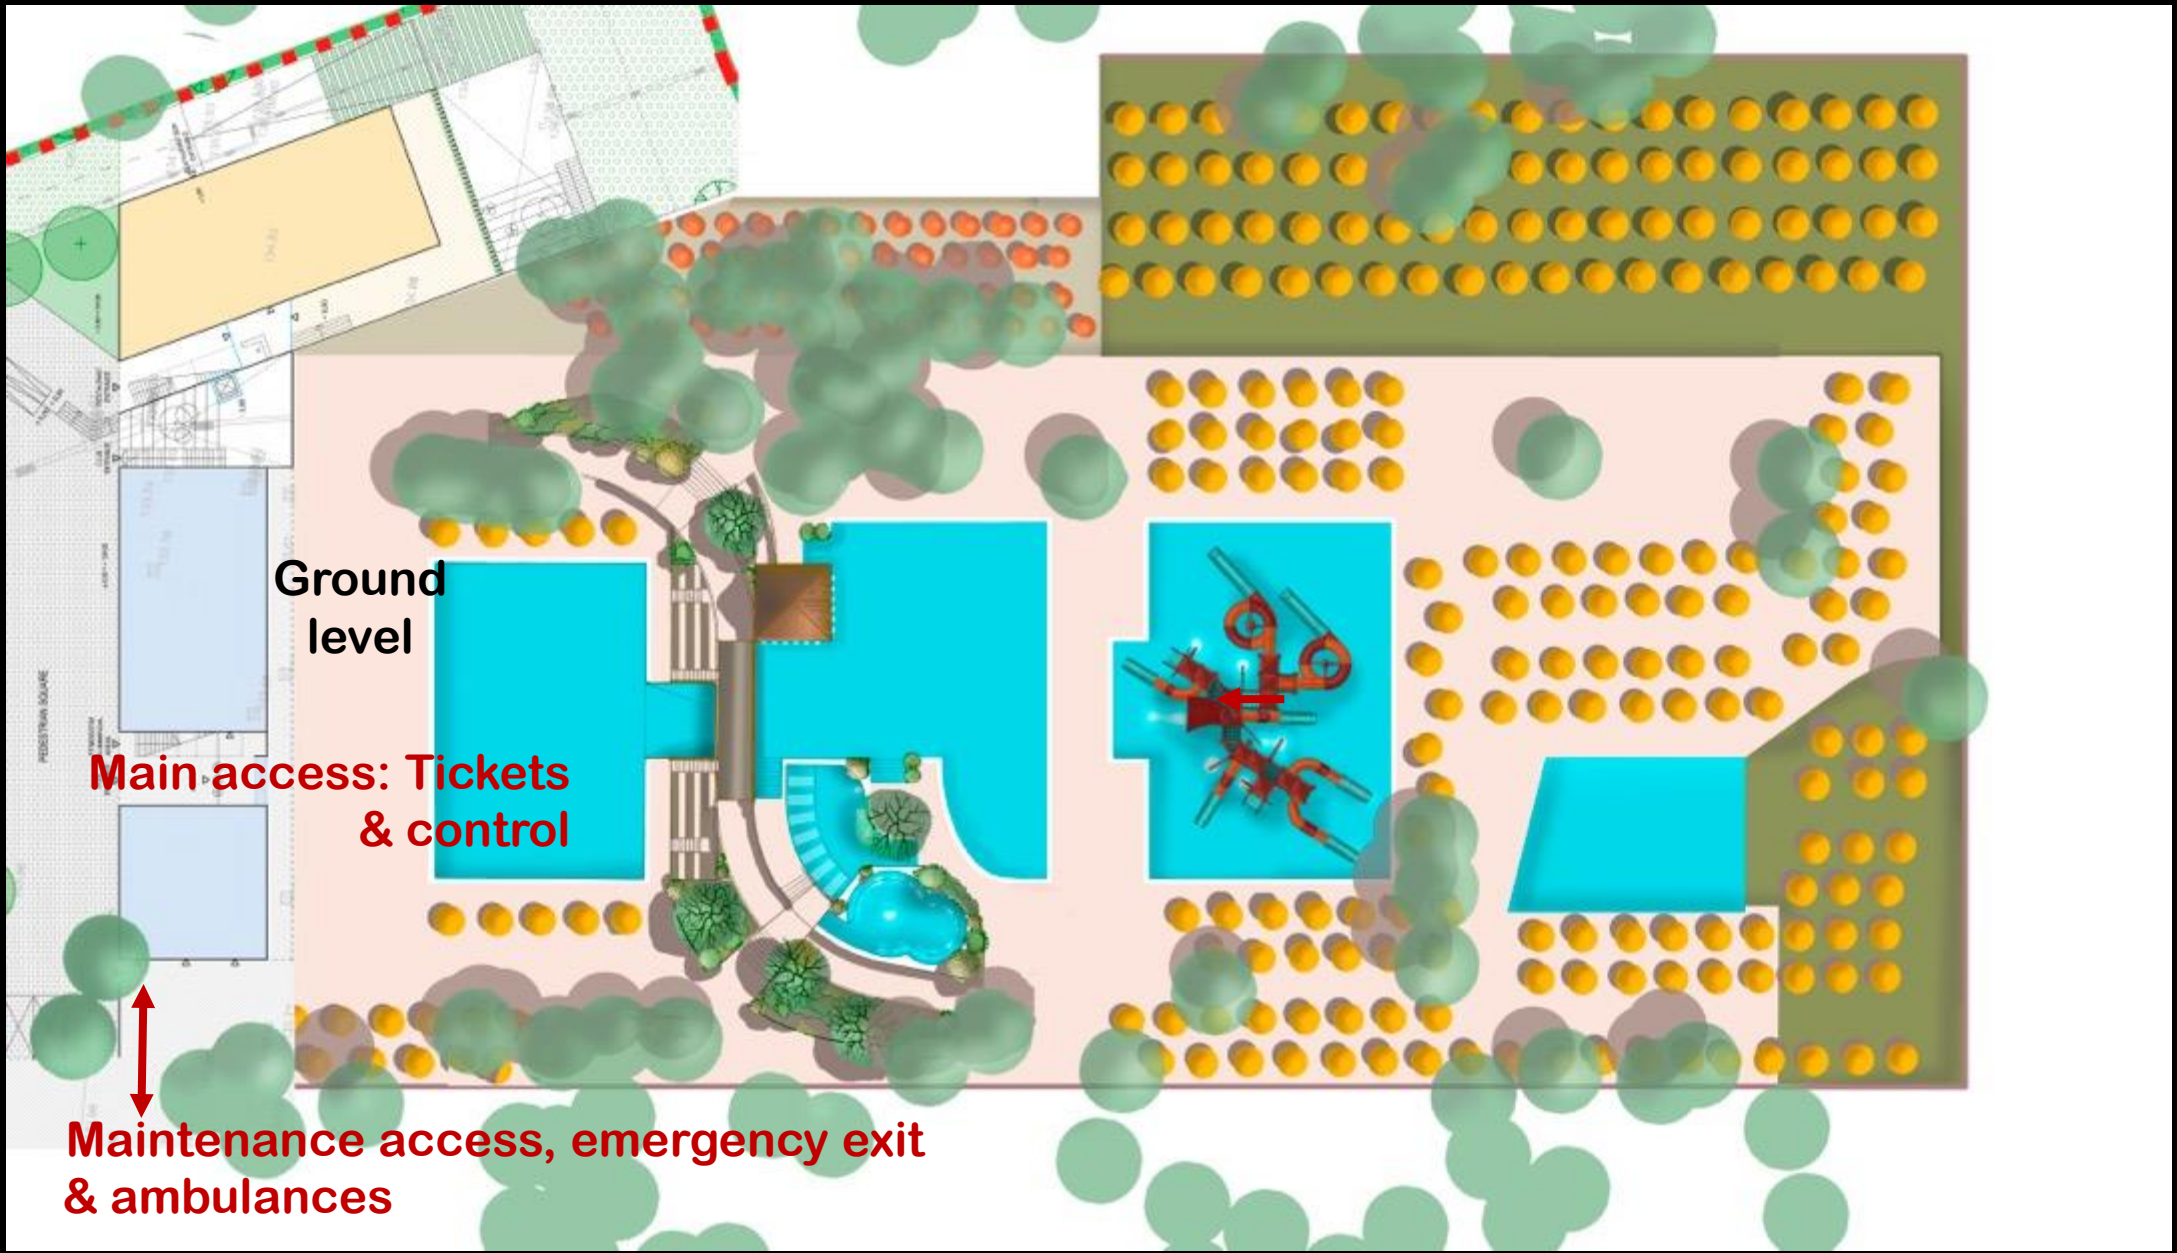

Sveti Ivan Zelina  
Waterpark

Public park kiosks &  
control building for  
special events

Special events area

1st phase pools

1<sup>st</sup> phase pools

Pools depth

Profiles distribution

Club  
Atrium

Basement  
level:  
Nightclub

1<sup>st</sup> phase

Ground level

Main access: Tickets & control

Maintenance access, emergency exit & ambulances

1<sup>st</sup> phase

**Restaurant**

**Restaurant terrace**

**Ground level**

**Wardrobe & shop**

**Wardrobe & first aids**

**1<sup>st</sup> phase**

**Restaurant**

**Comercial  
Areas/  
Staff**

**1st  
Floor**

**Fitness Gym/  
Offices**

1<sup>st</sup> phase

1st & 2nd phase

1st & 2nd phase

2<sup>nd</sup> phase

Hydrotube

Giant Slide

2nd phase

Crazy River