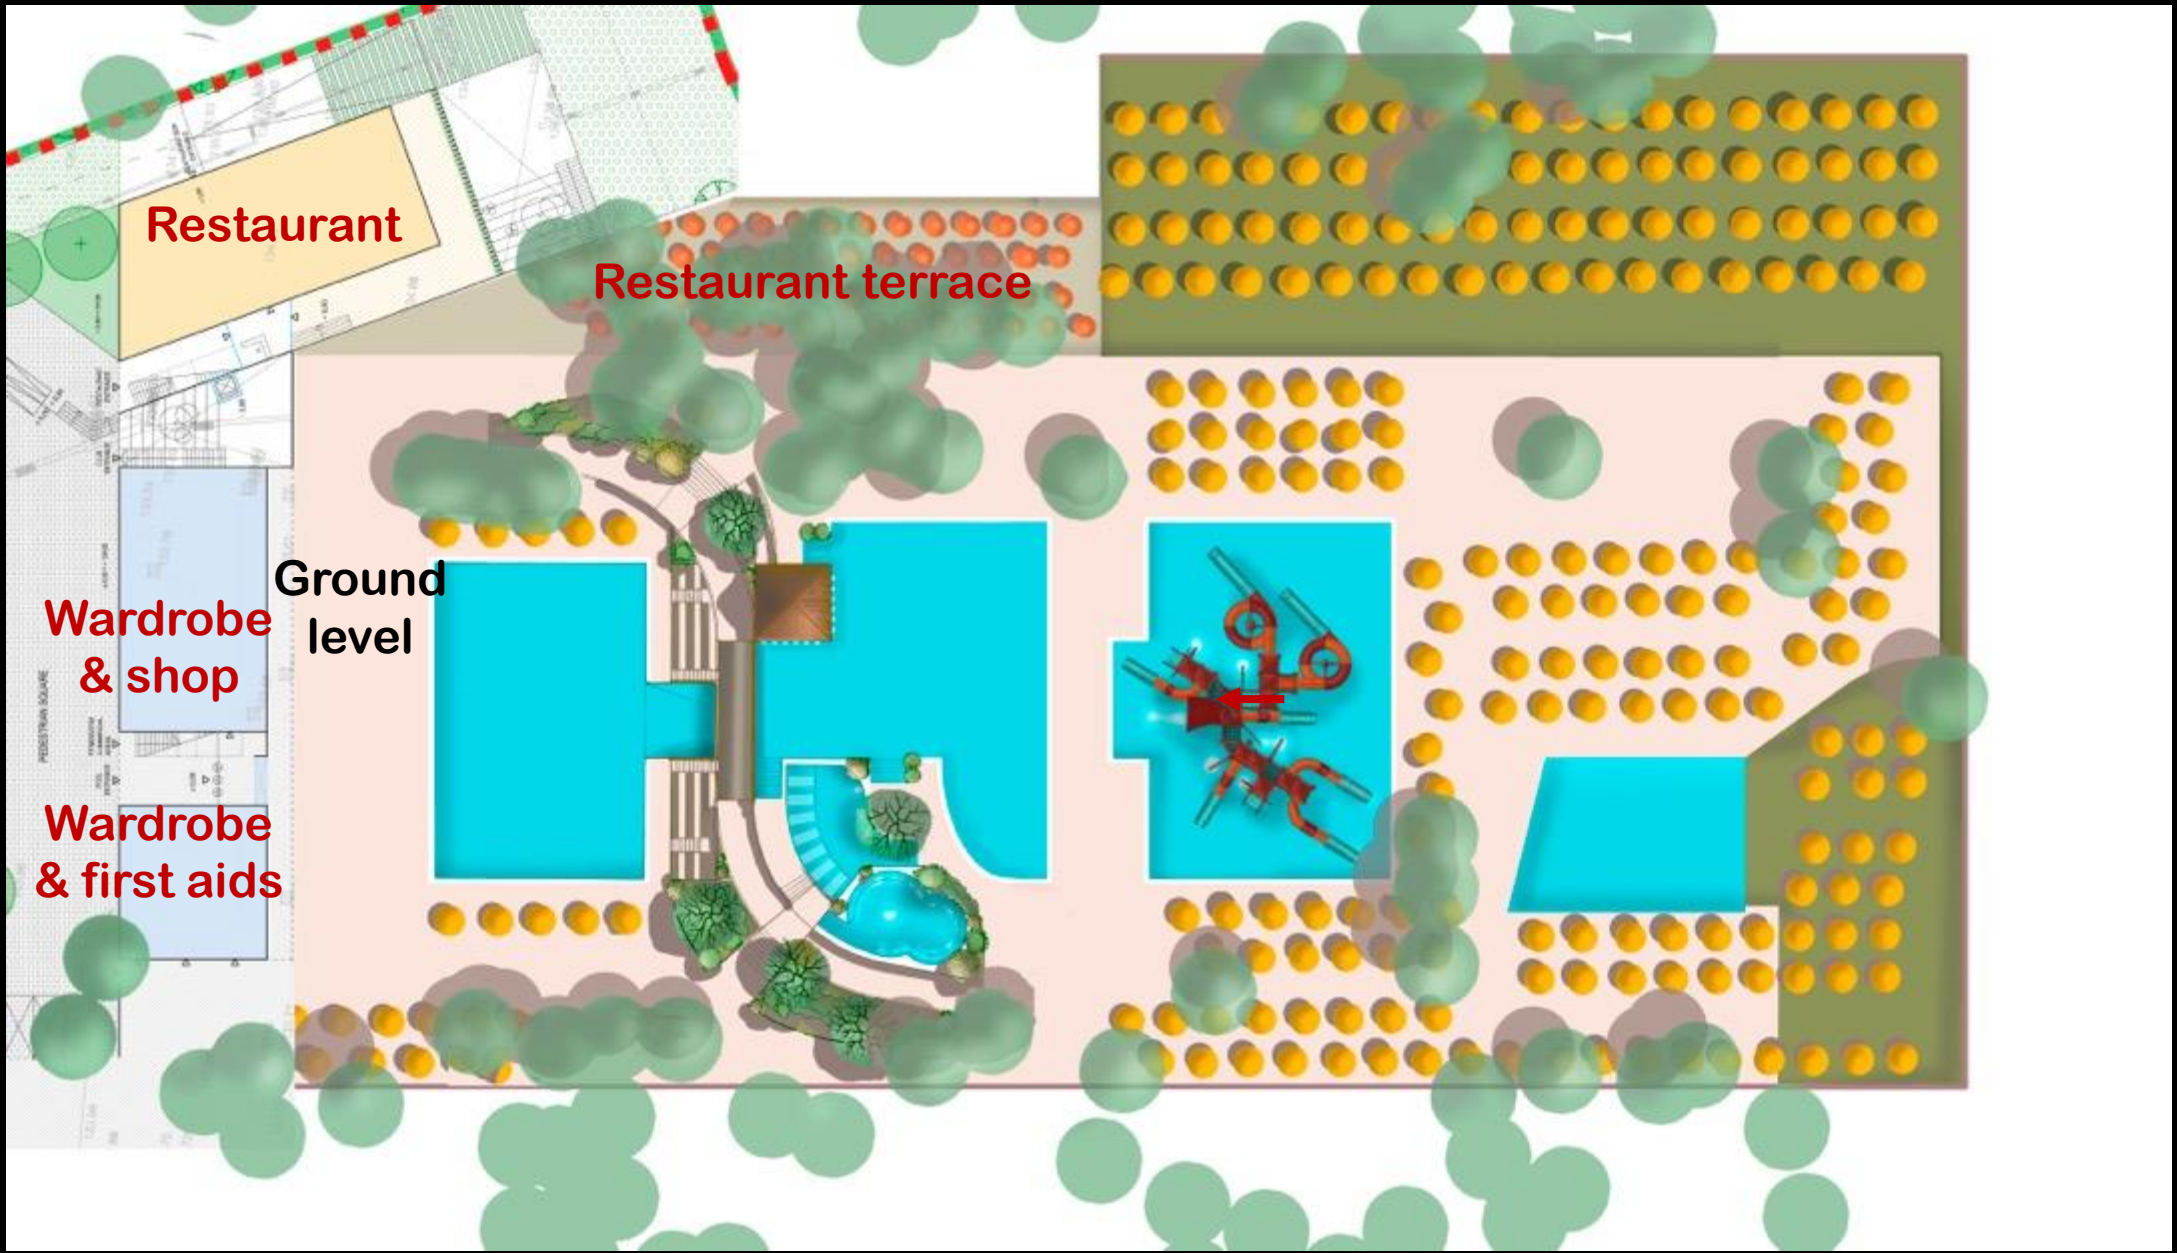

Sveti Ivan Zelina  
Waterpark

Public park kiosks &  
control building for  
special events

Special events area

1st phase pools

1<sup>st</sup> phase pools

Pools depth

Profiles distribution

Club  
Atrium

Basement  
level:  
Nightclub

1<sup>st</sup> phase

Ground level

Main access: Tickets & control

Maintenance access, emergency exit & ambulances

1<sup>st</sup> phase

**Restaurant**

**Restaurant terrace**

**Ground level**

**Wardrobe & shop**

**Wardrobe & first aids**

**1<sup>st</sup> phase**

**Restaurant**

**Comercial  
Areas/  
Staff**

**1st  
Floor**

**Fitness Gym/  
Offices**

1<sup>st</sup> phase

1st & 2nd phase

1st & 2nd phase

2<sup>nd</sup> phase

Hydrotube

Giant Slide

2nd phase

Crazy River