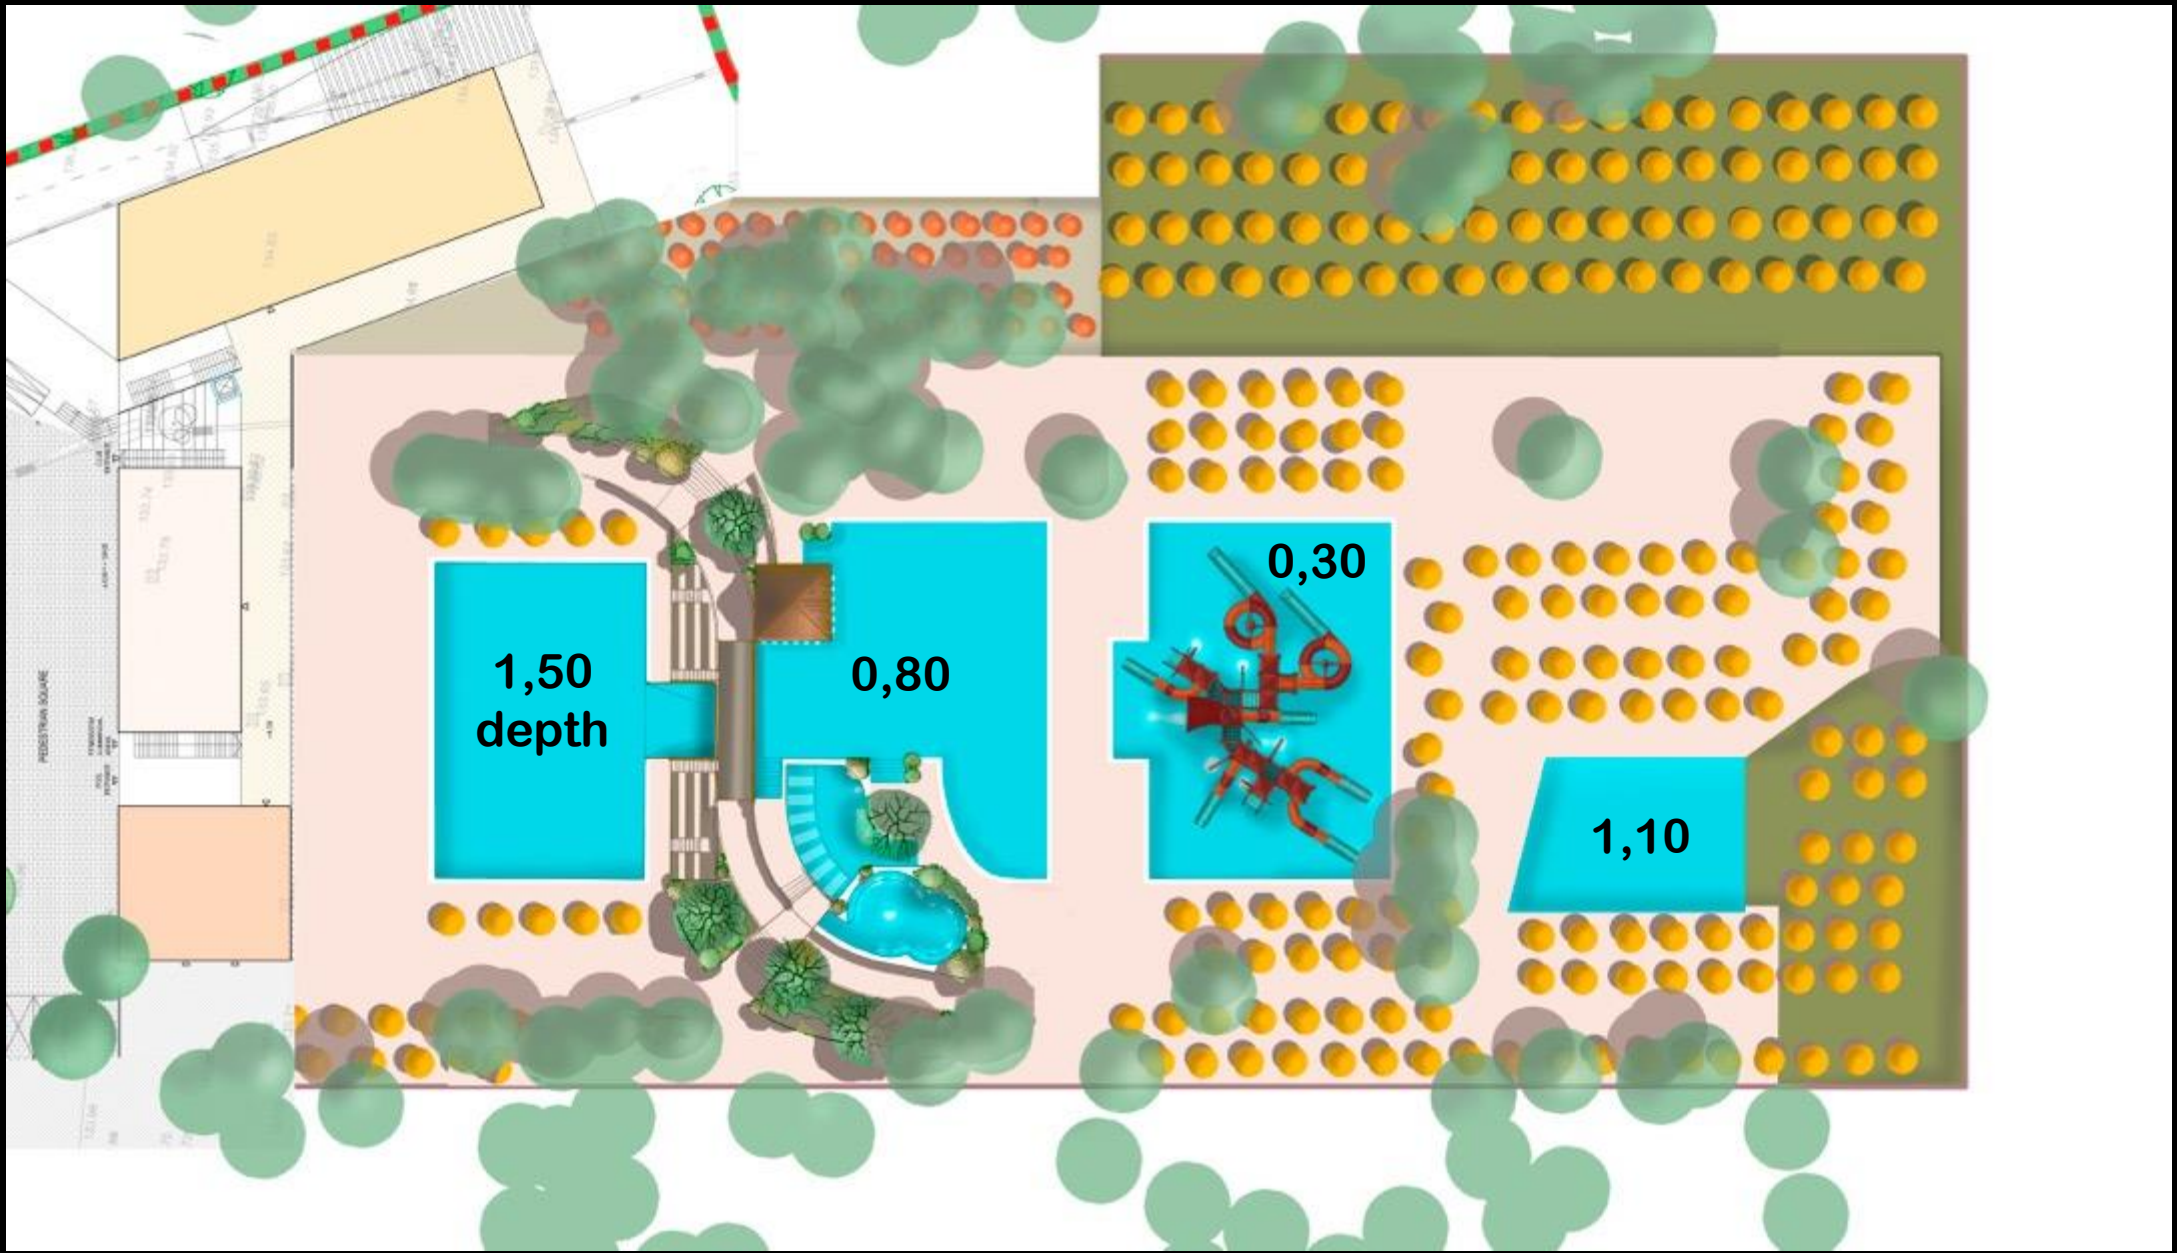

Sveti Ivan Zelina  
Waterpark

Public park kiosks &  
control building for  
special events

Special events area

1st phase pools

1<sup>st</sup> phase pools

Pools depth

Profiles distribution

Club  
Atrium

Basement  
level:  
Nightclub

1<sup>st</sup> phase

Ground level

Main access: Tickets & control

Maintenance access, emergency exit & ambulances

1<sup>st</sup> phase

**Restaurant**

**Restaurant terrace**

**Ground level**

**Wardrobe & shop**

**Wardrobe & first aids**

**1<sup>st</sup> phase**

**Restaurant**

**Comercial  
Areas/  
Staff**

**1st  
Floor**

**Fitness Gym/  
Offices**

1<sup>st</sup> phase

1st & 2nd phase

1st & 2nd phase

2<sup>nd</sup> phase

Hydrotube

Giant Slide

2nd phase

Crazy River